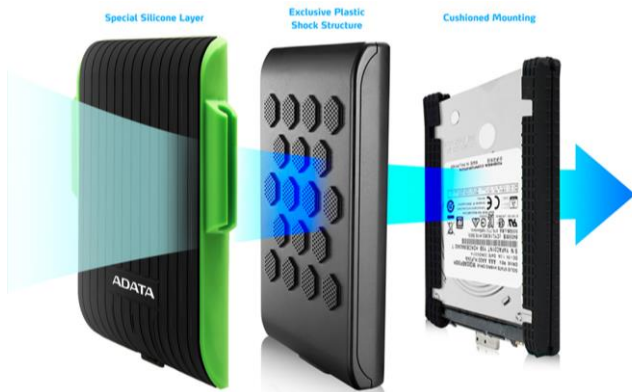

DURABLE MASTER DEFEAT IMPOSSIBLE

HD725 External Hard Drive

HD725 External Hard Drive

The HD725 takes external hard drive durability further than any other drive. We test it to beyond IP68 dust and waterproof standards, it exceeds military-grade shock proofing with a triple-layered protective construction. With capacities up to 2TB.

Beyond IP68 to Withstand the Unexpected

ADATA external storage expertise results in a drive with completely dust-tight protection. The HD725 has been tested for 120 minutes under 2 meters of water - that is longer and deeper than the IEC IPX8 requirements!

Like a True Warrior with Military -Grade Protection

The HD725 holds up a total of 26 points over its surface, including the faces, edges, and corners. We have tested it to US Army MIL-STD-810G 516.6 standards, meaning it can easily withstand falls from up to 1.8 meters.

Guarded by Durable Triple-Layered Construction

The HD725 has three primary layers: the tough silicone, a shock absorbing buffer, and the tough plastic shell that is closest to the drive itself and holds it firmly in place.