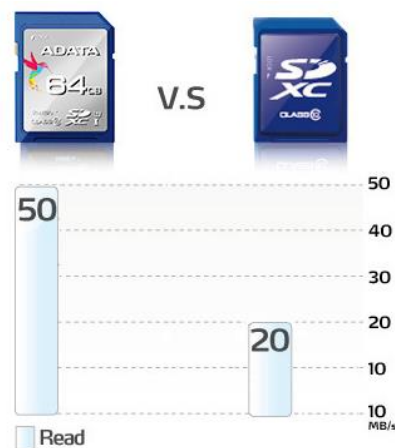

Premier SDXC/SDHC UHS-I Class 10

The Premier series memory cards are especially designed for digital camera users. They are compliant with SD 3.0 specification (Ultra High Speed 1, UHS-I), and backwards compatible with SD 2.0 specification devices. 64GB memory card, read/write speeds are as high as 50/10 MB/sec, providing you with higher performance, high reliability and outstanding durability.

Large Storage Capacity

The Premier SDXC UHS-I Class 10 memory cards have been launched in a higher 64GB capacity, eliminating the need to spend time replacing the card during photo shoots. And SDHC series cards are available in capacities of 8, 16 and 32GB.

Ultra-Fast Performance

Enjoy read performance up to 50MB/s!

Features

- **Fast Speed:**
Supports the latest SDA 3.0 standard & UHS50 ultra-high speed transfer
Read/Write speed up to 50/10 MB/s
- **High Capacity:** up to 64GB
- **Reliable data protection:**
X-ray proof, resistant to extreme temperatures, error correcting code, and write-switch protection functions

Specifications

- Capacity: 8GB / 16GB / 32GB / 64GB
- Speed: HS Speed Class 1 Speed Class 10
Speed Class 10
Random R/W: 1300/100 IOPS
- Dimensions (L x W x H):
24 x 32 x 2.1mm / 0.9 x 1.2 x 0.08"
- Weight: 2g
- Operation Voltage: 2.7V – 3.6V
- Compatibility: DSLR, Full HD Camcorder, Digital Camera
- Certifications: FCC, CE, BSMI, VCCI
- Warranty: Limited Lifetime