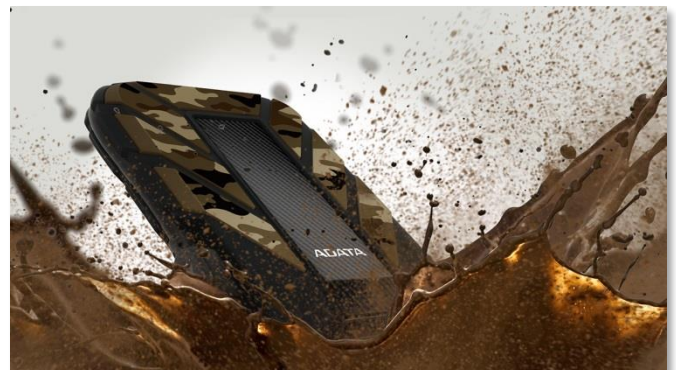

HD710M Pro External Hard Drive

CAMOUFLAGE, HEAVILY ARMED AND UNDEFEATED STRONG

HD710M Pro External Hard Drive

The HD710M Pro external hard drive is the ultimate choice for external storage! It boasts outstanding storage capacity, protection against dust and moisture that surpasses IP68 standards, and military-grade shock-resistance capabilities. With its triple-layered anti-shock design, users can rest easy knowing that their data is safe in the most durable of hands.

Military-Grade Anti-Shock Technology

The HD710M Pro boasts three layers of anti-shock technology, which means it offers military-grade durability for your data. The device can even withstand drops from up to 1.5m in height. Settle for nothing but the best!

Ingress Protection Beyond IP68

HD710M Pro can offer protection against dust and water that goes beyond the highest-level IP68 standards. In particular, the HD710M can withstand 60 minutes submerged at 2 meters, giving it water protection that exceeds IPX8.

User-Friendly Waterproof Covering

The HD710M Pro differentiates itself from other storage solutions with its user-friendly waterproof cover. There's no need to fiddle with inconvenient coverings, simply slip the cover over the HD710M Pro and buckle it into place.