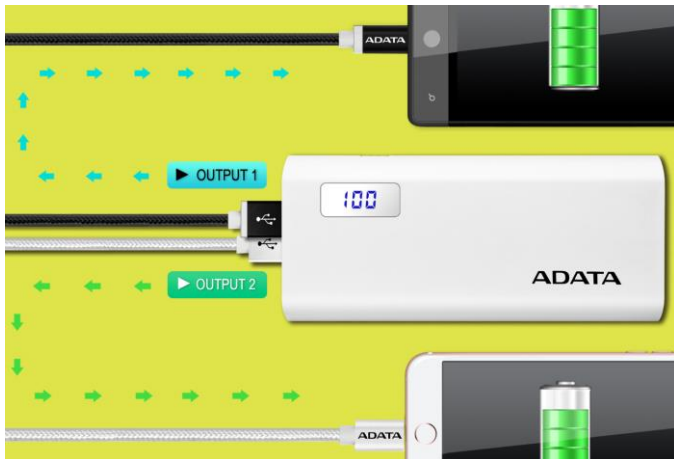

Always informed with precision digital display

As mobile devices become faster and integrate higher resolution screens. This makes precise info on just how much power you have left essential – and the P12500D features a digital display that rates battery charge up to 100. No more flashing lights or vague bars – you get total accuracy and clarity at a glance.

Big, long-lasting capacity

The P12500D holds enough power to fully re-charge a smart phone 4 times, and an tablet approx. 1.7 times. That's a lot of power on the go, freeing you from worries about empty batteries.

*May vary by device condition and usage factors.

Dual USB ports boost charging efficiency

Why waste time when you can recharge two devices simultaneously? The P12500D has two USB ports that output a total 2.1A. Recharge your smart mobile devices at once to reduce annoying waits and keep using both devices with no downtime.

Features

- Smart digital display for carefree use
- Dual USB Port with 2.1A output
- Big capacity at the ready
- Multiple Circuit Protection (OCP, OVP, SCP, ODP, OCP)

Specifications

- Capacity: 12500mAh
- Battery: Li-ion
- Color: Black / White / Red / Purple
- Dimension: 141 x 63.5 x 22.5mm / 5.5 x 2.5 x 0.9"
- Weight: 295g / 10.4oz
- Input: DC 5V / 2.0A (Micro USB)
- Output: DC 5V, 2.1A max.
- Warranty: 1 year