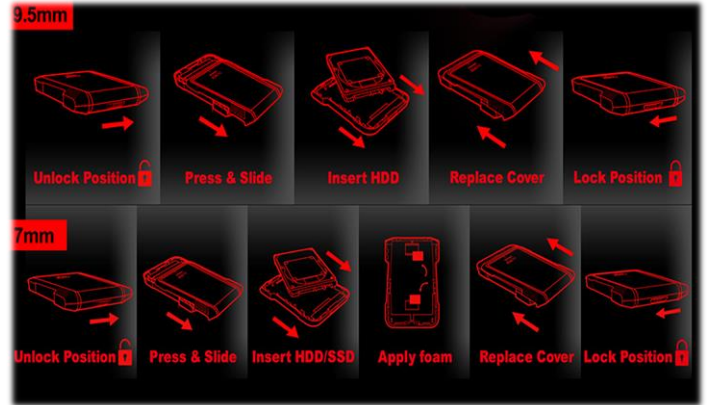

No tools, *only fun.*
EX500 External Enclosure

EX500 External Enclosure

No more bland enclosures. Turn any 2.5" SSD or HDD into extra gaming storage with a design that pops out from the crowd. This is an enclosure for gamers, made fast, tough, and classy with tool-free install and instant plug n game.

High speed cleans out lag

Dedicated controller maximizes USB 3.1/SATA 6Gb/s conversion efficiency.

Super easy tool-free install

Any 2.5" SSD/HDD takes literally minutes to install – no tools or screws needed.

Detachable lock puts you in charge

Remove the lock mechanism and reinsert it as needed – you're in control.

Tool-free install steps

Features

- Ruggedized Gaming Style
- Tool-free Installation
- Flick the switch securely lock the EX500 and unlock it for quickly swapping drives
- Suitable for 9.5mm / 7mm 2.5 inch SATA HDD and SSD
- SuperSpeed USB3.1
- Smart detachable lock design
- Impact-resistant

Specifications

- Color: Red
- Compatibility: 7/9.5mm, HDD/SSD
- External Interface: USB 3.1
- Internal Interface: SATA 3.0
- Controller: JMS578
- Dimensions (L x W x H): 125 x 90 x 17mm
- Weight: 69g/2.4oz
- Warranty: 1 year