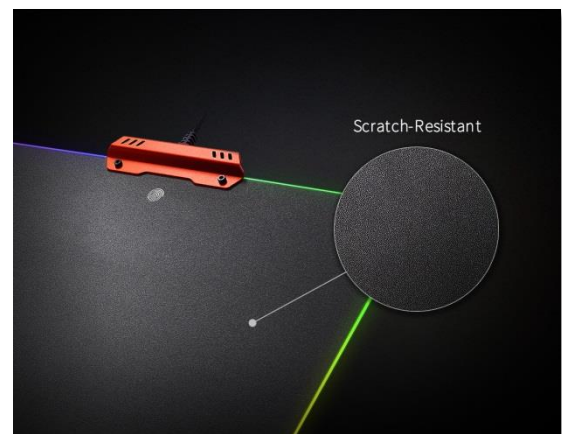

INFAREX M10 Gaming Mouse &
INFAREX R10 Gaming Mousepad

LIGHTING UP THE PERFECTION FOR THE BATTLE FIELD

INFAREX M10+R10 Gaming Mouse & Mousepad

The best warriors in the world need the best weapons in their hands. The INFAREX M10 gaming mouse and the INFAREX R10 gaming mousepad are equipped with dazzling RGB lights to brighten up the gaming experience. Simply tap the surface of the INFAREX R10 to switch between nine different lighting modes, thus creating different atmospheres for different games. The INFAREX M10 mouse, with its 3200 DPI optic sensitivity and Ultrapolling tracking system, allows gamers to precisely lock on to their targets and eliminate them.

RGB Lighting Effects

The INFAREX R10 comes with three different lighting modes: mono-colored lights, cycling lights, and pulsing lights. Gamers can configure their gaming experience according to their preferences.

Durable & Scratch-Resistant

The INFAREX R10 is made of tough, scratch-resistant PVC, allowing it to be used on a variety of surfaces. The mousepad itself has the perfect amount of friction.

Perfect Precision for the Perfect Shot

INFAREX R10 Gaming Mousepad

- Current : 350mA
- Voltage: 4.4V-5V
- Interface: PVC Hard Surface
- Cable Length: 1.7M
- Dimension: 350 x 250 x 3.6mm
- Weight: 800±5g
- Warranty: 1 year

Ordering Information