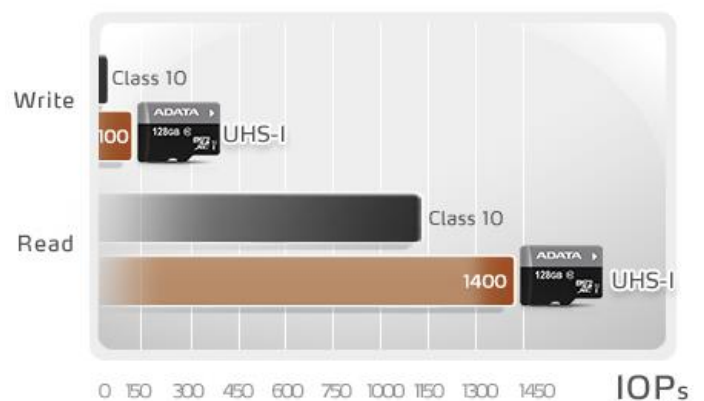

Right place. Right time. Right card.  
Premier microSDHC/SDXC UHS-I CLASS 10

## Premier microSDHC/SDXC UHS-I Class 10

With the more frequent use of smartphones and tablet PCs for multimedia recording and playback, there are increasing demands on the read and write speeds of dedicated memory cards. This Premier series memory card implements the latest SDA 3.0 specification UHS-I (Ultra High Speed 1, in compliance with SD 2.0 Class 10 speed), and comes with an entry-level price for consumers who want a dedicated card for their smartphone or tablet PC.

### Wide Range of Capacities

In addition to the 8, 16, 32, 64, 128 GB capacity options, a bundle option includes a single memory card and an SD adapter card, allowing for easy transfer of files to and from hardware.

### Increased speed, no increase in cost

Enjoy the sequential read performance up to 50MB/s, and random read speed up to 1400 IOPS!