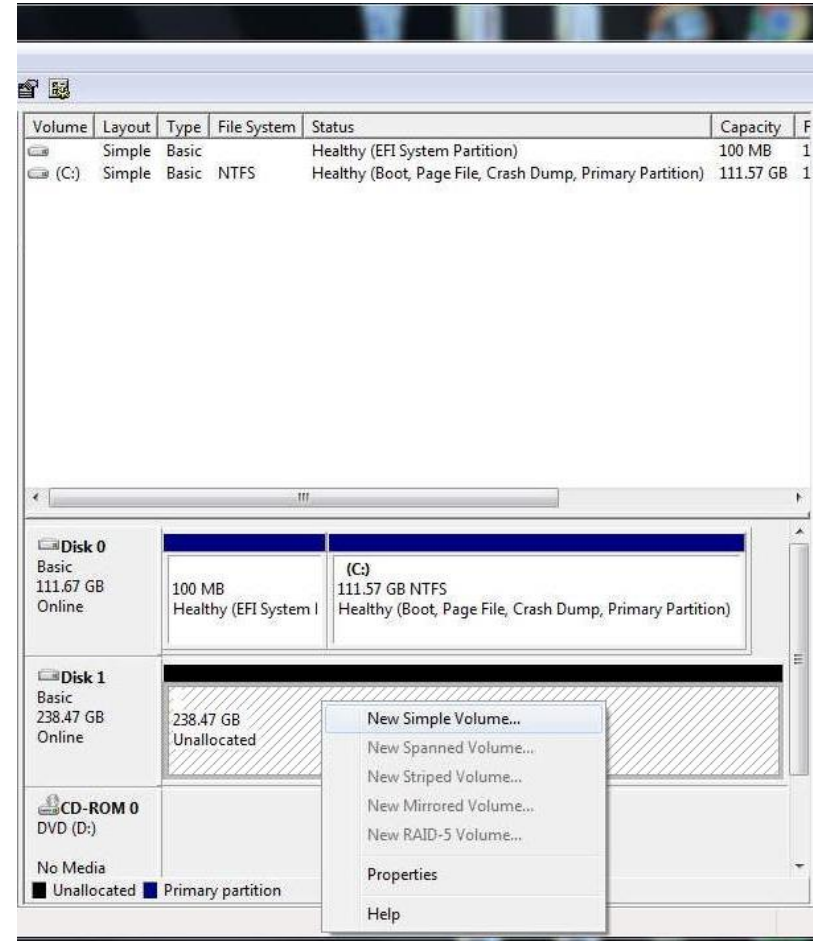

Create New Volume – Windows 7